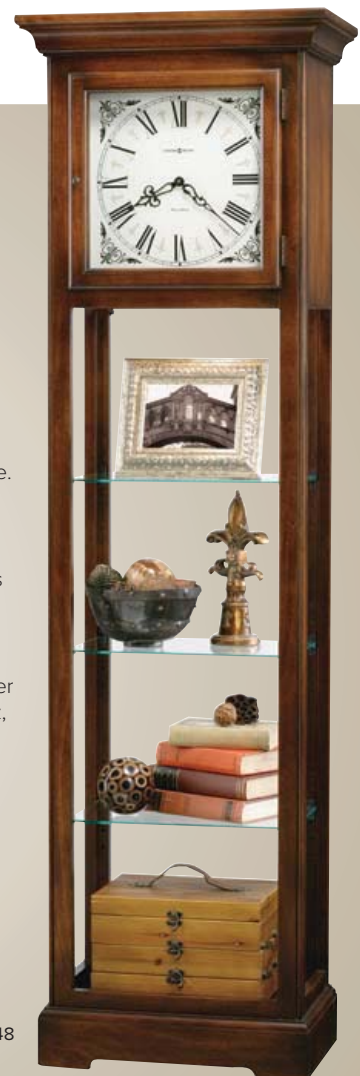

$1,399 Plus Delivery

61148